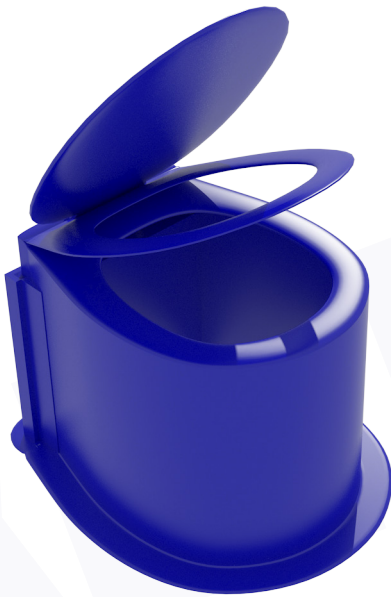

# WonderLoo

## Toilet Pedestal

WonderLoo is a self-supporting toilet Pedestal (seat) an ideal long-term, affordable, and sustainable toilet system for every household. This ecological sanitation system is based on the "Don't Mix" principle, with a pedestal toilet which separates, diverts and disposes of urine and faeces. Our WonderLoo is easy to install and is ideal for use inside the house, providing privacy, dignity and safe waste management. Wonderloo is ideal for use by the elderly, physically challenged, expectant ladies, children and the sick.

SPECIFICATIONS			
PRODUCT	DIMENSIONS CMS		
CODE	LENGTH	WIDTH	HEIGHT
WondeLoo			